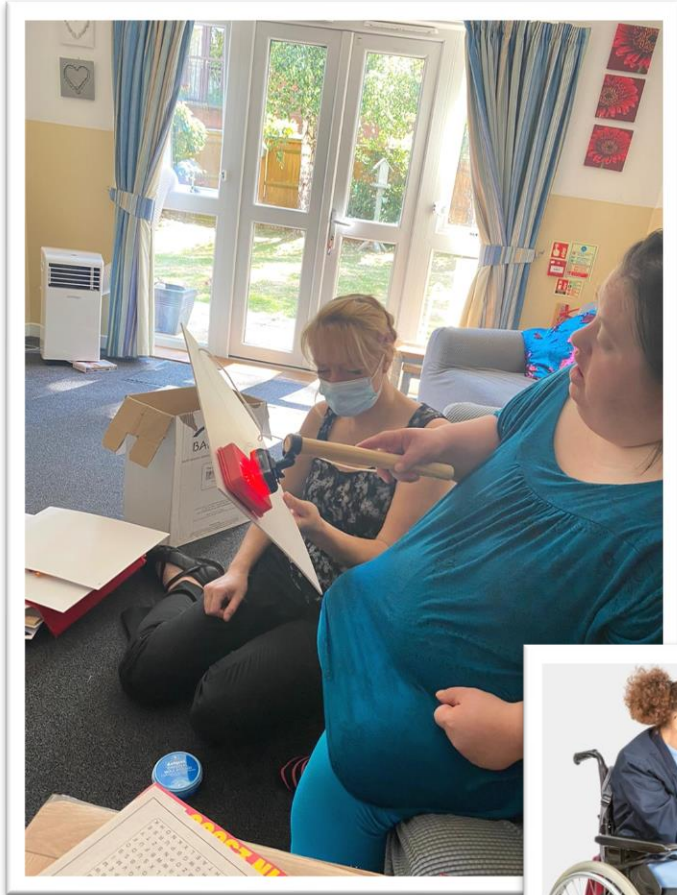

A Day in the life of a Support Worker

Rusthall adult short breaks

Supporting with personal Care

Support with taking medication

Breakfast

Helping with breakfast

Completing health & Safety Checks

Supporting with activities

Helping with lunch

Lunch

Doing some cleaning & Laundry

Completing paperwork

More activities with the people

Supporting with dinner time

A bit more cleaning & Laundry

Even more activities