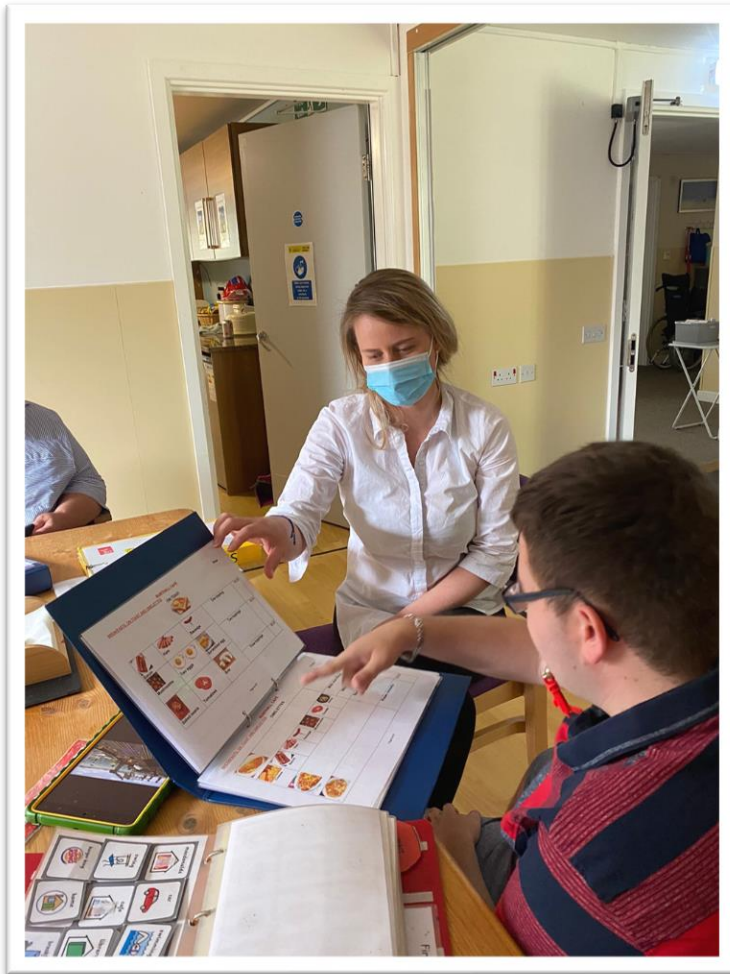

A Day in the life of a Support Worker

Rusthall adult short breaks

Supporting with personal Care

Support with taking medication

Breakfast

Helping with breakfast

Completing health & Safety Checks

Supporting with activities

Helping with lunch

Lunch

Doing some cleaning & Laundry

Completing paperwork

More activities with the people

Supporting with dinner time

A bit more cleaning & Laundry

Even more activities